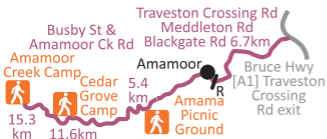

# Cedar Grove Forest Recreation Area Amamoor State Forest

Cedar Grove Camping Area  
Amamoor Creek Rd  
Amamoor Creek 4570  
Gympie Region  
-26.3664,152.5887