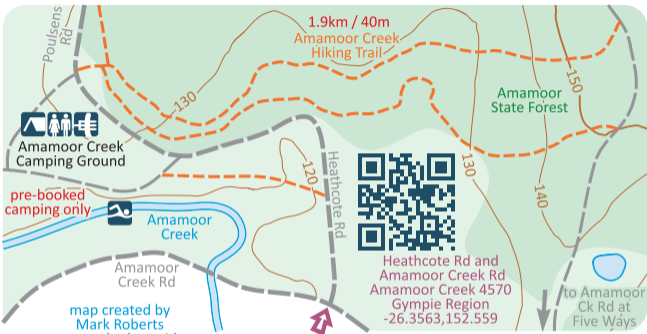

Amamoor Creek

m 50 100 150 200 250
Scale 1:10,000 (1cm = 100m)

map created by
Mark Roberts
www.markroberts.id.au
mark@markroberts.id.au
0404 50 99 24
2015/09/19

**MARK'S
MAPS'15**