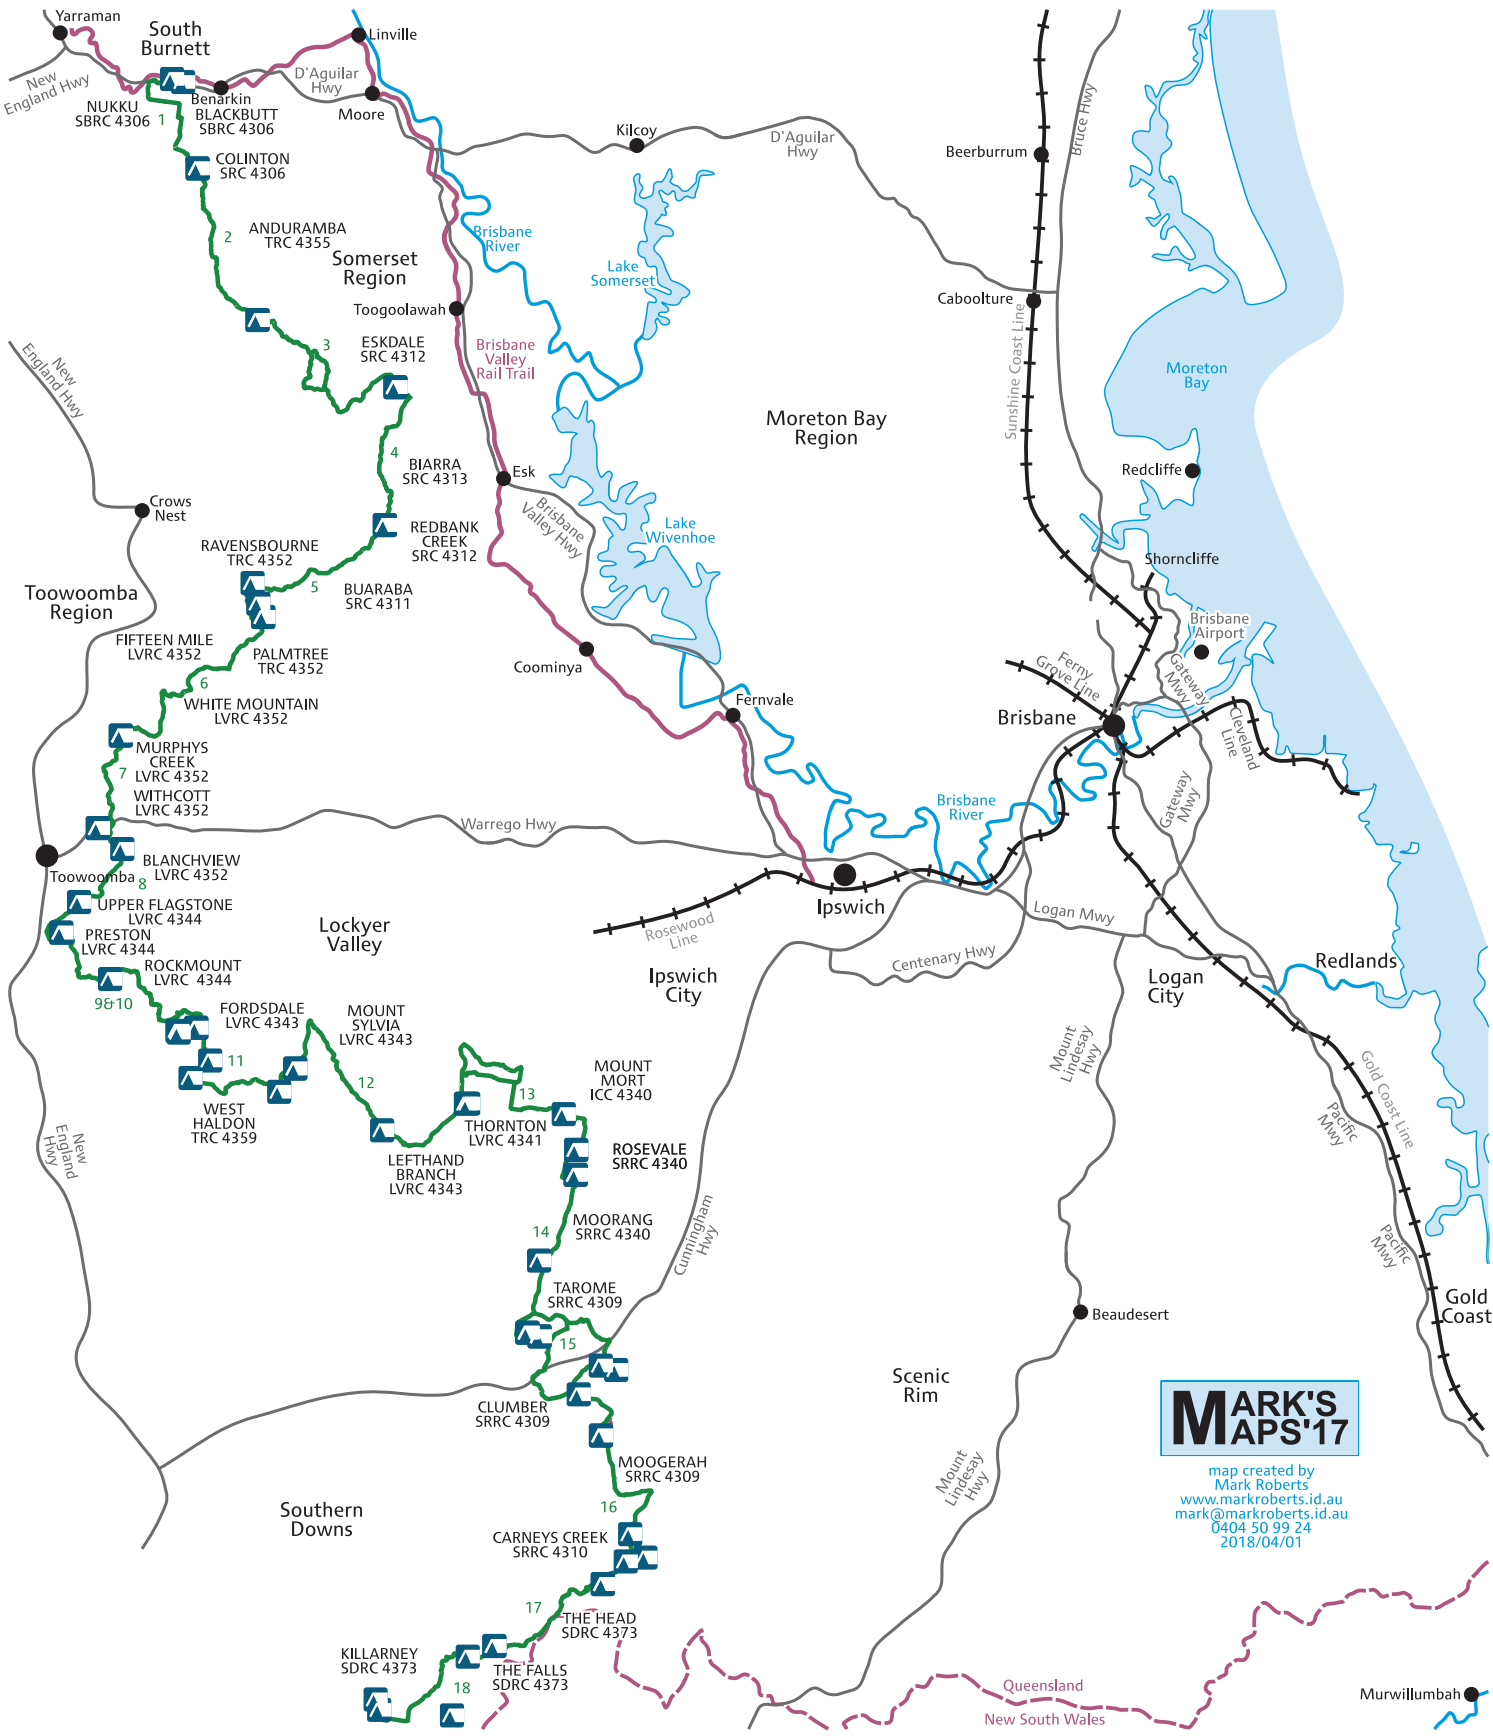

Bicentennial National Trail

Book 6 Blackbutt To Killarney

360km

Where to Mountain Bike
in South East Queensland
FIFTH EDITION fully revised and expanded

www.organisedgrime.com.au

Scale 1:750,000 (1cm = 7.5km) if this is A4

MARK'S MAPS'17

map created by
 Mark Roberts
www.markroberts.id.au
mark@markroberts.id.au
 0404 50 99 24
 2018/04/01

Queensland
 New South Wales

Murwillumbah