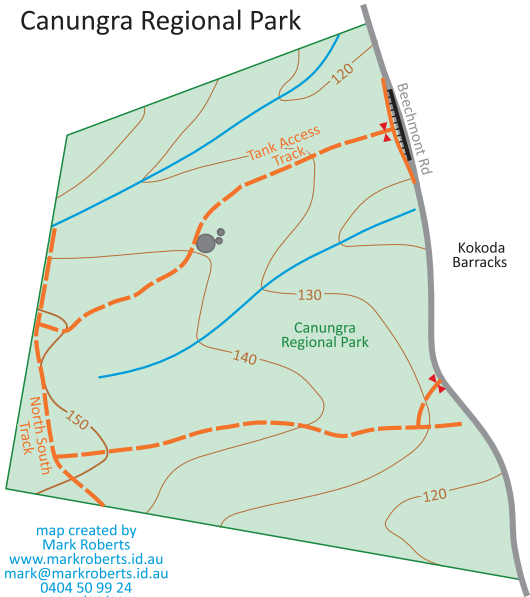

Canungra Regional Park

map created by
Mark Roberts
www.markroberts.id.au
mark@markroberts.id.au
0404 50 99 24
2015/09/19

m 50 100 150 200 250
Scale 1:10,000 (1cm = 100m)

**MARK'S
MAPS'15**