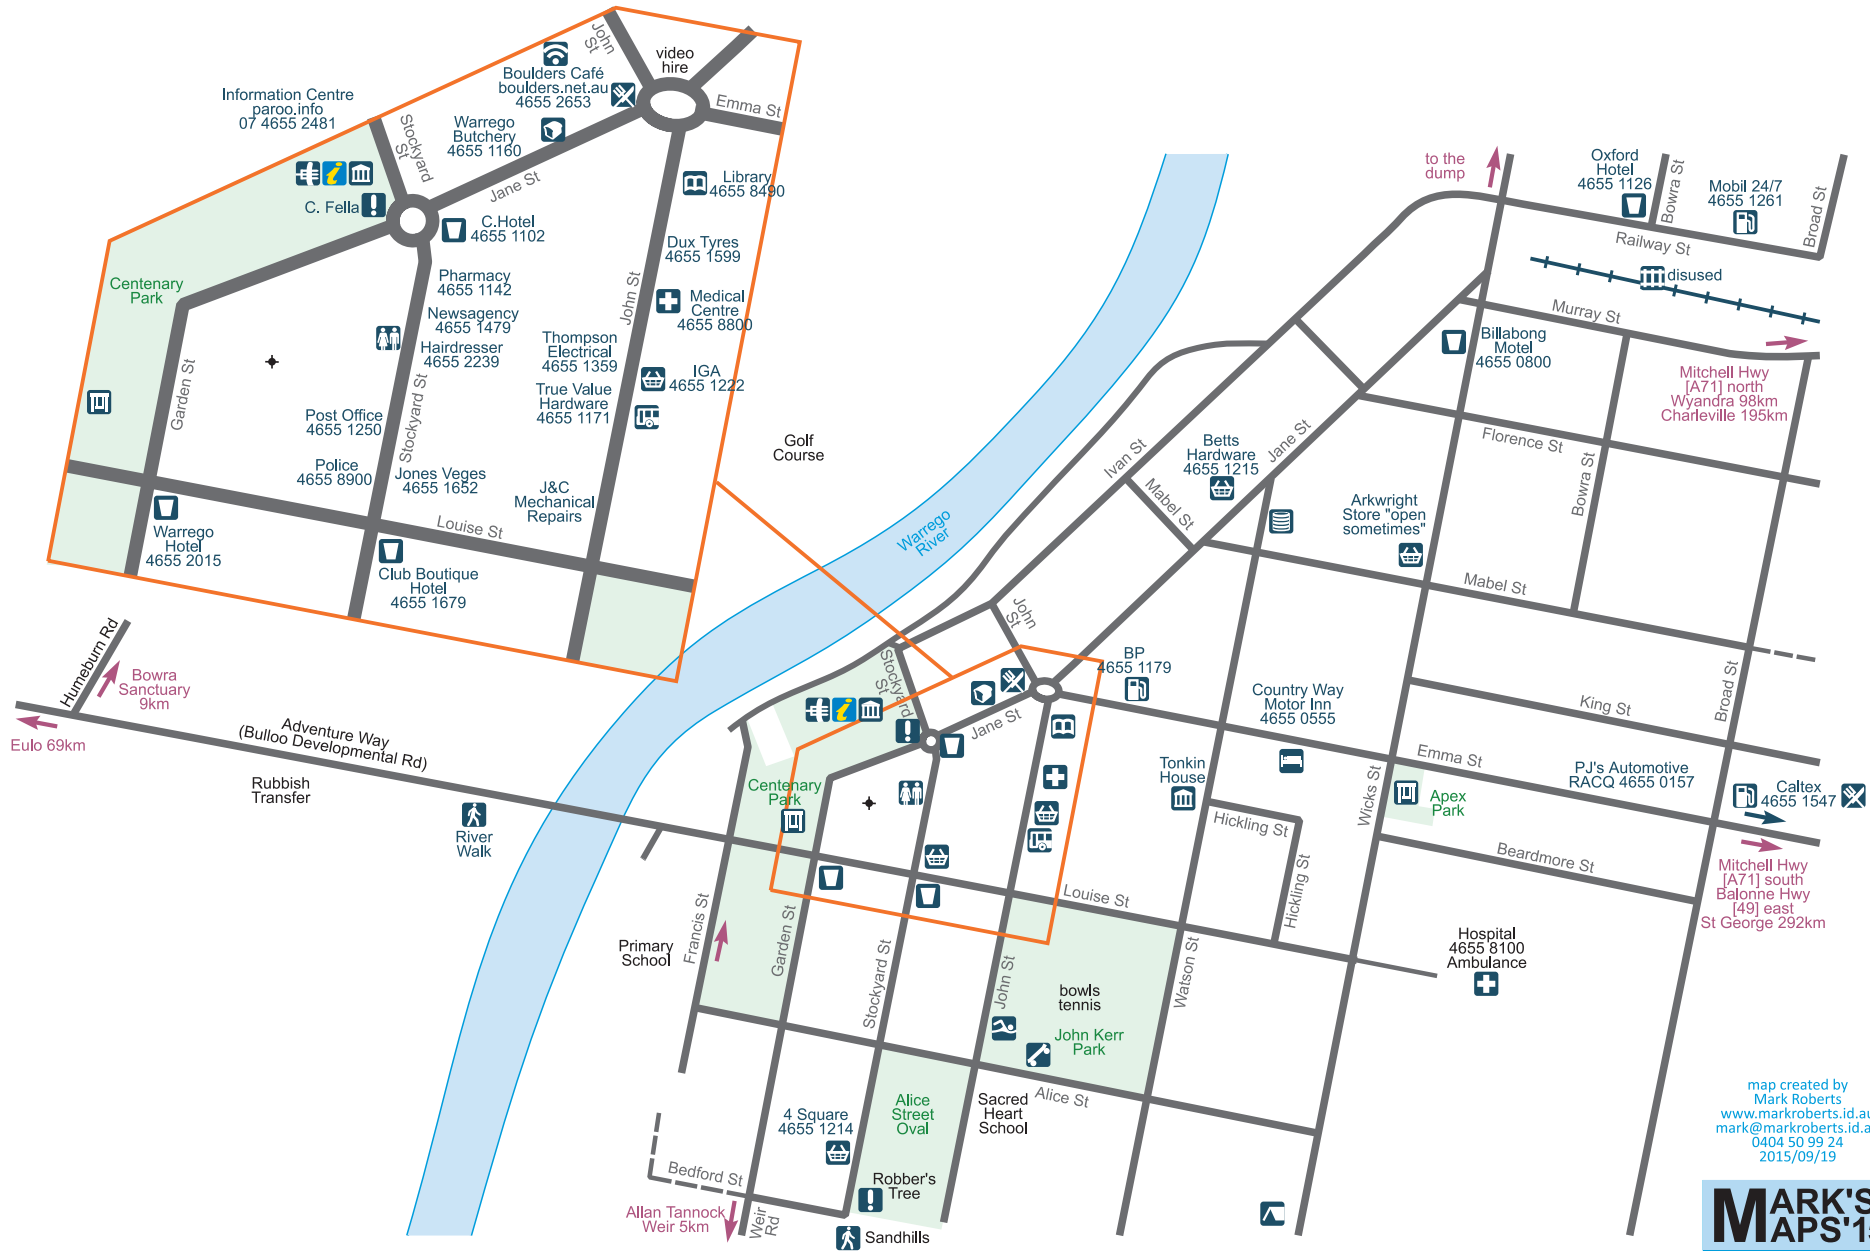

# Cunnamulla

map created by  
Mark Roberts  
www.markroberts.id.au  
mark@markroberts.id.au  
0404 50 99 24  
2015/09/19