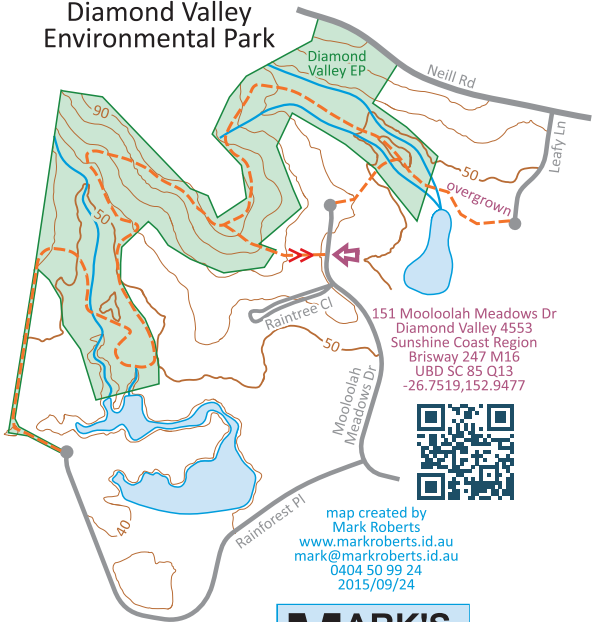

These tracks are in poor condition and may not be usable

Diamond Valley Environmental Park

151 Mooloolah Meadows Dr
Diamond Valley 4553
Sunshine Coast Region
Brisway 247 M16
UBD SC 85 Q13
-26.7519,152.9477

map created by
Mark Roberts
www.markroberts.id.au
mark@markroberts.id.au
0404 50 99 24
2015/09/24

**MARK'S
MAPS'15**