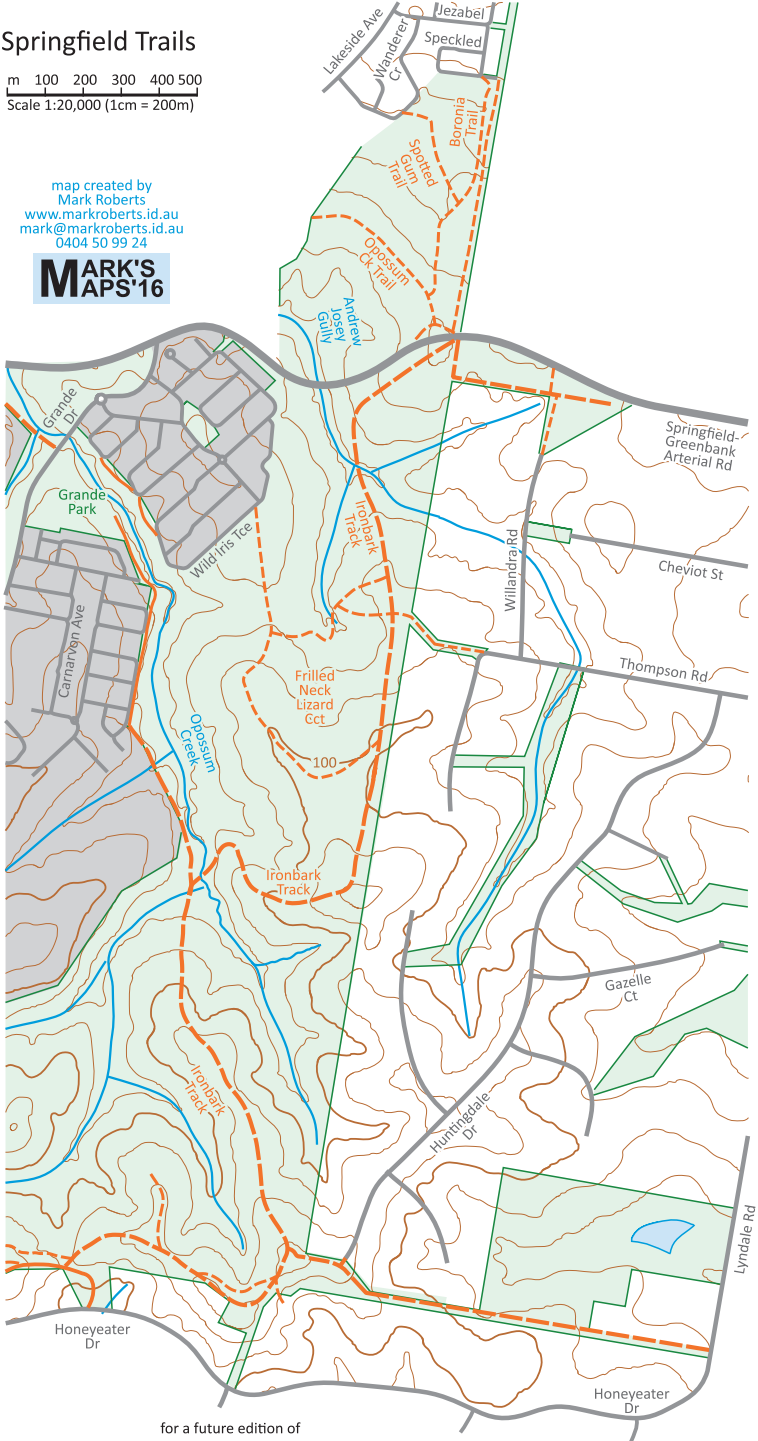

Springfield Trails

m 100 200 300 400 500
Scale 1:20,000 (1cm = 200m)

map created by
Mark Roberts
www.markroberts.id.au
mark@markroberts.id.au
0404 50 99 24

for a future edition of

Family Bushwalks in South East Queensland

www.familybushwalks.com.au

Draft subject to groundtruthing and approval
2016/02/07