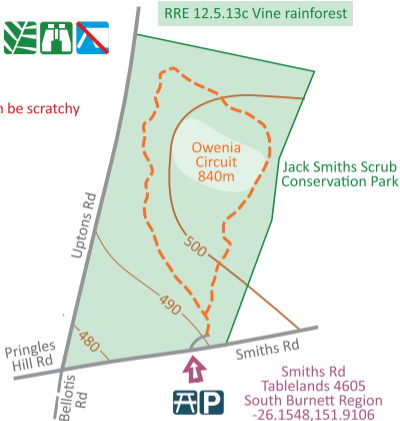

Owenia Circuit 830m 20min

Jack Smiths Scrub Conservation Park

m 50 100 150 200 250
Scale 1:10,000 (1cm = 100m)

RRE 12.5.13c Vine rainforest

The bush can be scratchy

for a future edition of

Family Bushwalks in South East Queensland

www.familybushwalks.com.au

Draft subject to approval

map created by
Mark Roberts
www.markroberts.id.au
mark@markroberts.id.au
0408 50 99 24
2017/11/02

**MARK'S
MAPS'16**