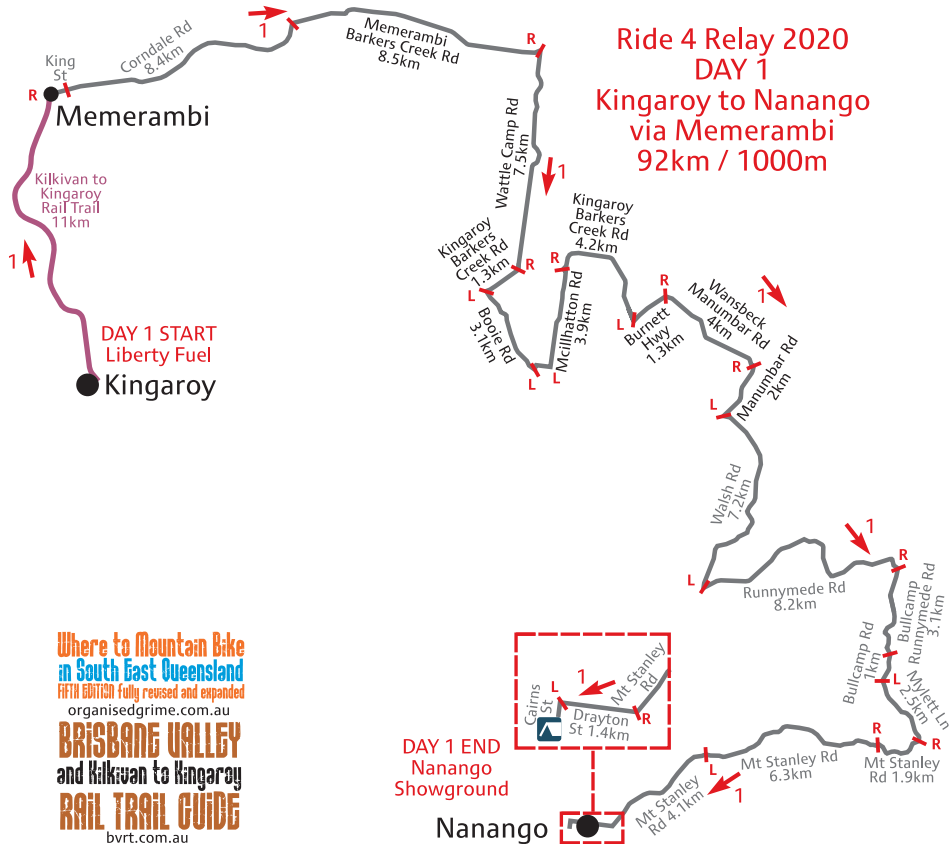

Ride 4 Relay 2020 DAY 1 Kingaroy to Nanango via Memerambi 92km / 1000m

Where to Mountain Bike
in South East Queensland
FIFTH EDITION fully revised and expanded
organisedgrime.com.au

BRISBANE VALLEY
and Kilkivan to Kingaroy
RAIL TRAIL GUIDE