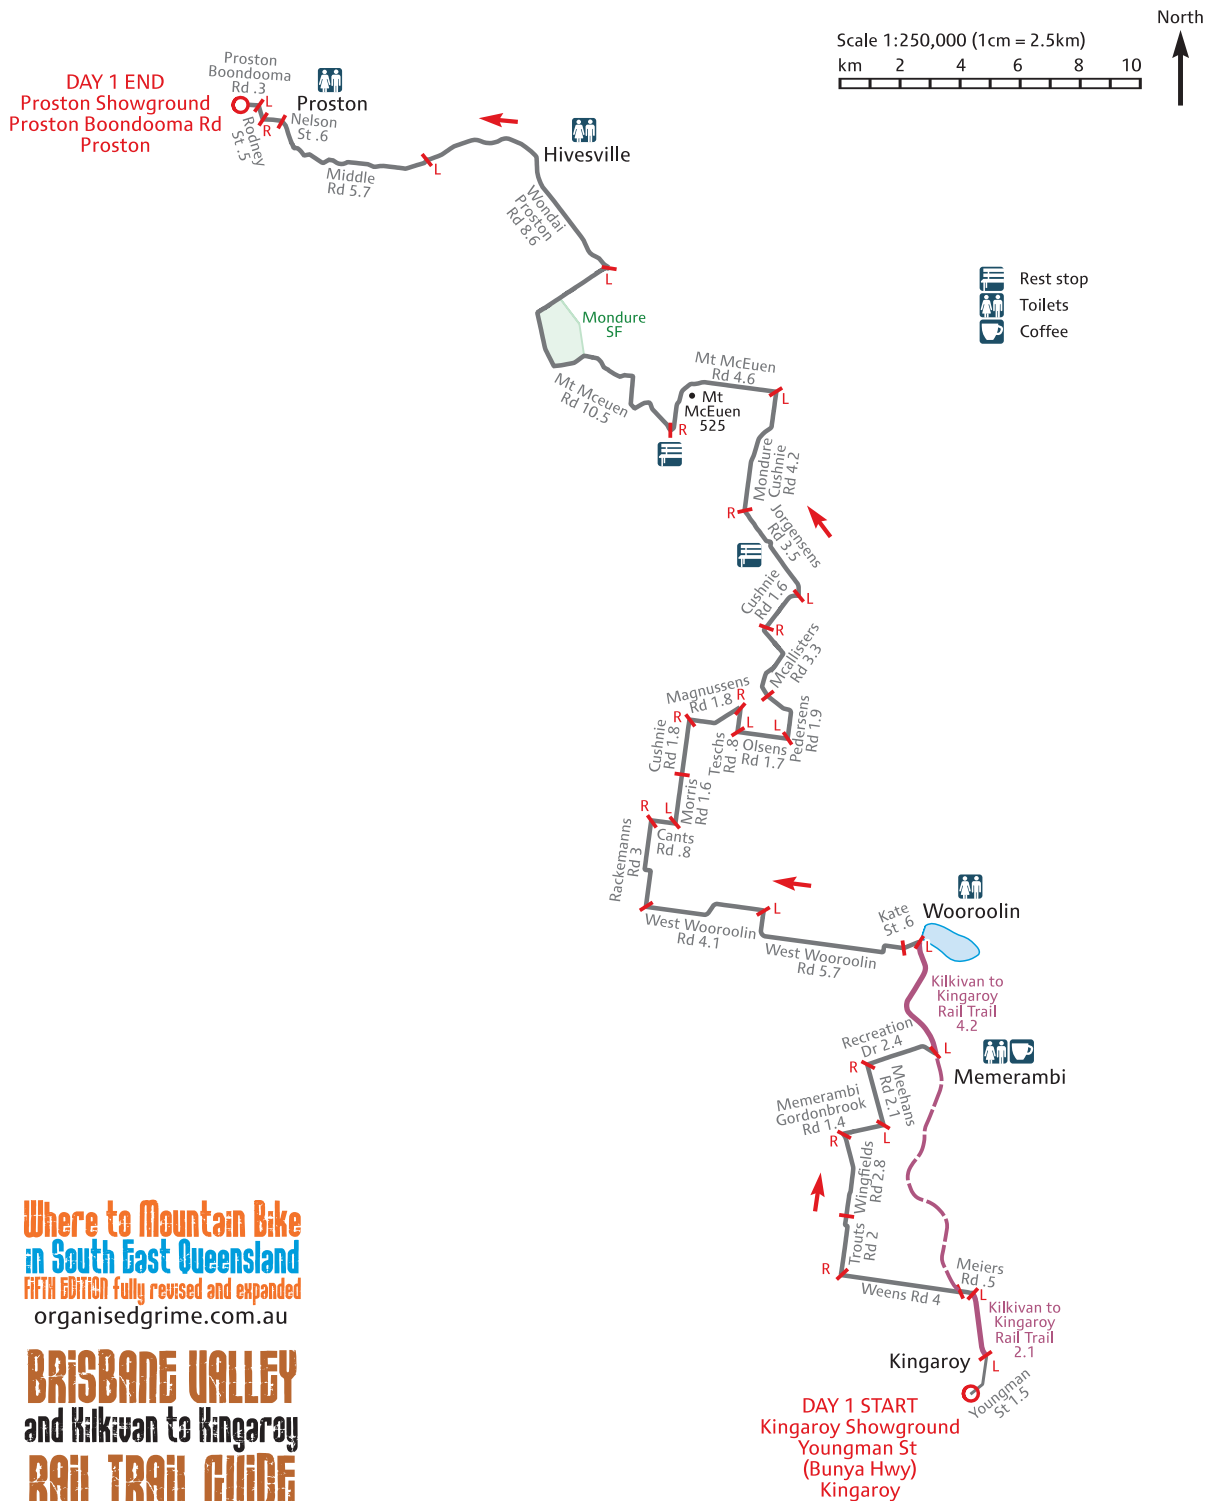

South Burnett Mountain Bike Club Ride 4 Relay 2021 Day 1 Tuesday 31st August Kingaroy to Proston 91km

Where to Mountain Bike
in South East Queensland
FIFTH EDITION fully revised and expanded
organisedgrime.com.au

BRISBANE VALLEY
and Kilkivan to Kingaroy
RAIL TRAIL GUIDE
bvrt.com.au