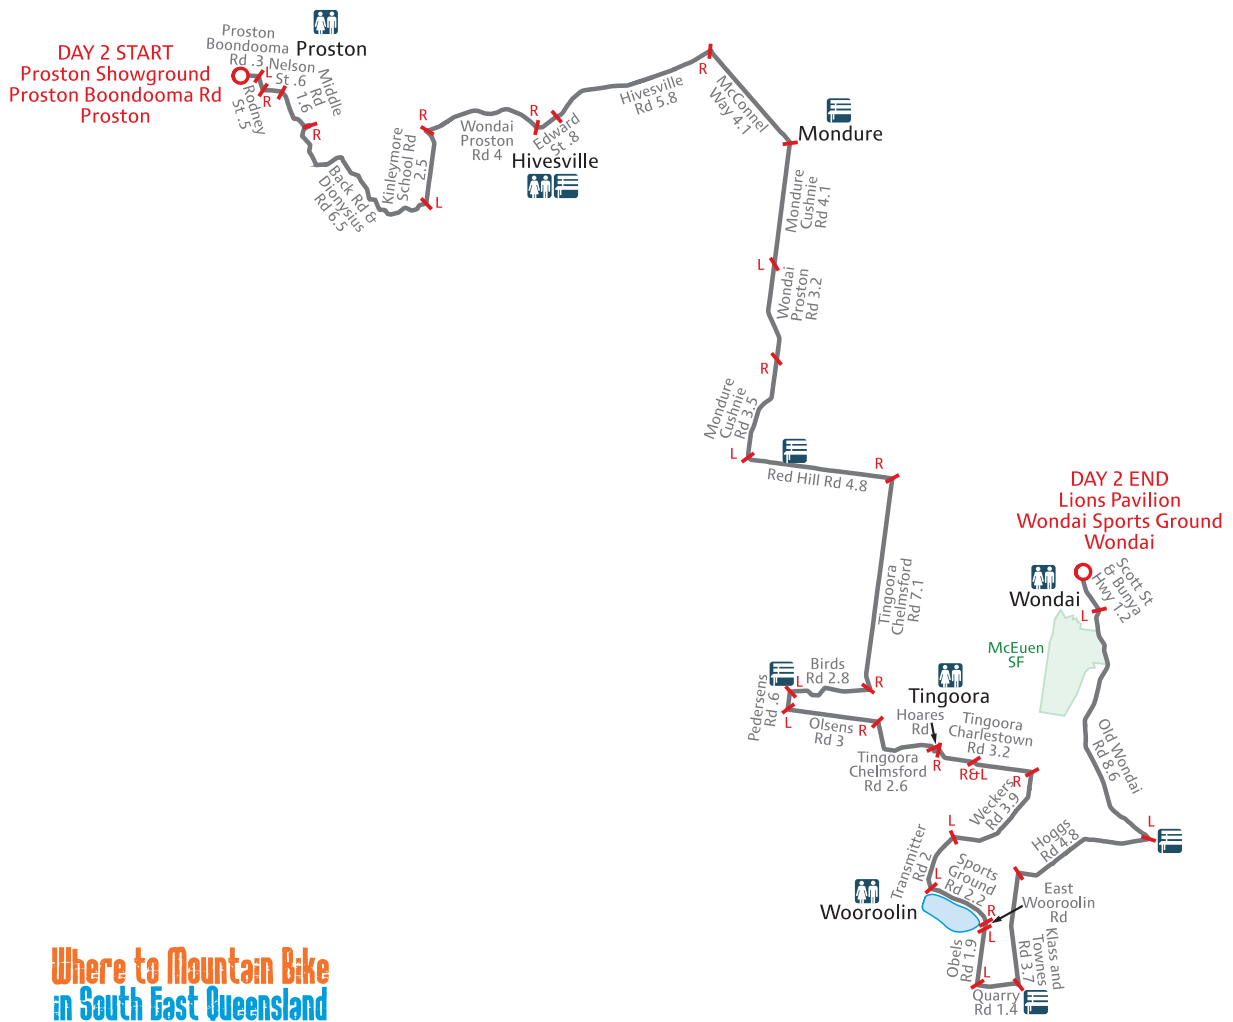

# South Burnett Mountain Bike Club Ride 4 Relay 2021 Day 2 Wednesday 1st September Proston to Wondai 92km

Scale 1:250,000 (1cm = 2.5km)

km 2 4 6 8 10

- Rest stop
- Toilets
- Coffee

Where to Mountain Bike  
in South East Queensland  
FIFTH EDITION fully revised and expanded  
organisedgrime.com.au

BRISBANE VALLEY  
and Kilkivan to Kingaroy  
RAIL TRAIL GUIDE  
bvrt.com.au