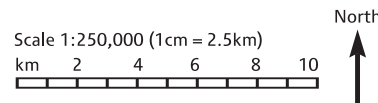

# South Burnett Mountain Bike Club Ride 4 Relay 2021 Day 4 Friday 3rd September Barambah EEC to Wooroolin 90km

DAY 4 END  
Wooroolin  
Memorial Hall  
Wooroolin

Where to Mountain Bike  
in South East Queensland  
FIFTH EDITION fully revised and expanded  
organisedgrime.com.au