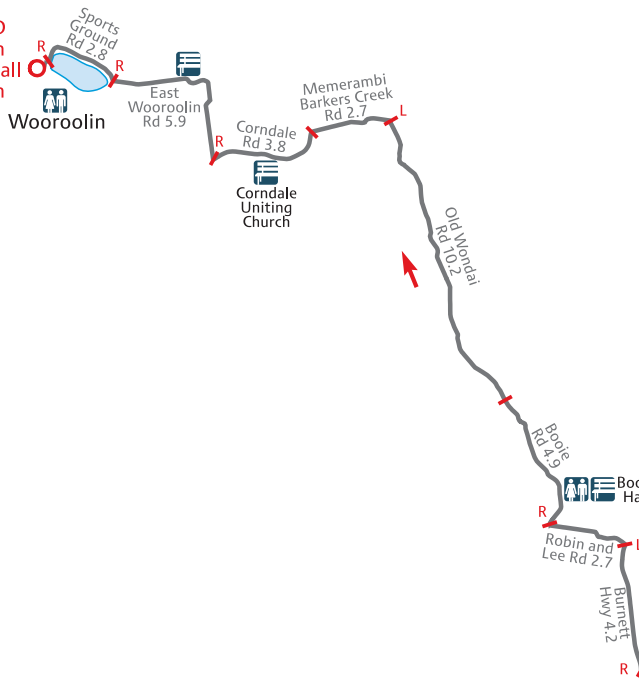

# South Burnett Mountain Bike Club Ride 4 Relay 2021 Day 4 Friday 3rd September Barambah EEC to Wooroolin 90km

DAY 4 END  
Wooroolin  
Memorial Hall  
Wooroolin

Where to Mountain Bike  
in South East Queensland  
FIFTH EDITION fully revised and expanded  
organisedgrime.com.au

BRISBANE VALLEY  
and Kilkivan to Kingaroy  
RAIL TRAIL GUIDE  
bvrt.com.au