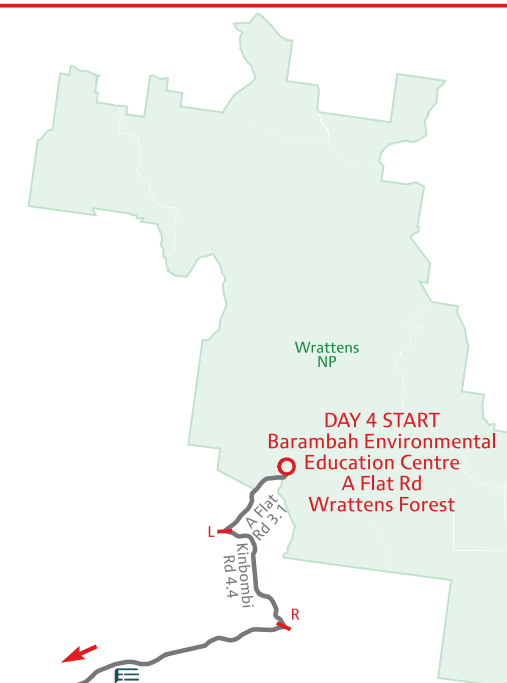

# South Burnett Mountain Bike Club Ride 4 Relay 2021 Day 4 Friday 3rd September Barambah EEC to Wooroolin 90km

DAY 4 END  
Wooroolin  
Memorial Hall  
Wooroolin

Where to Mountain Bike  
in South East Queensland  
FIFTH EDITION fully revised and expanded  
organisedgrime.com.au

BRISBANE VALLEY  
and Kilkivan to Kingaroy  
RAIL TRAIL GUIDE  
bvrt.com.au