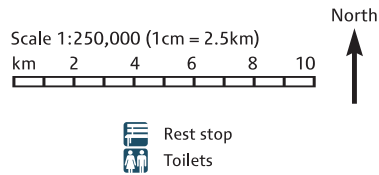

# South Burnett Mountain Bike Club Ride 4 Relay 2021 Day 5 Saturday 4th September Wooroolin to Kingaroy 55km

Where to Mountain Bike  
in South East Queensland  
FIFTH EDITION Fully revised and expanded  
organisedgrime.com.au