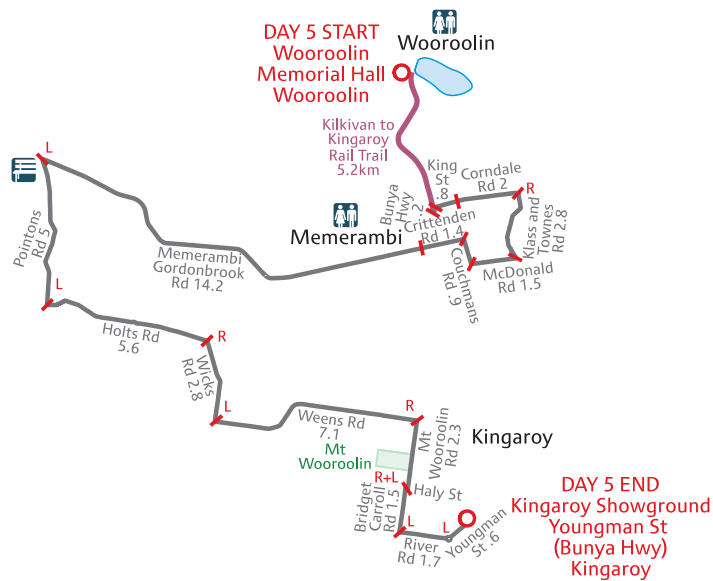

# South Burnett Mountain Bike Club Ride 4 Relay 2021 Day 5 Saturday 4th September Wooroolin to Kingaroy 55km

Where to Mountain Bike  
in South East Queensland  
FIFTH EDITION Fully revised and expanded  
organisedgrime.com.au

**BRISBANE VALLEY**  
and Kilkivan to Kingaroy  
**RAIL TRAIL GUIDE**  
bvrt.com.au