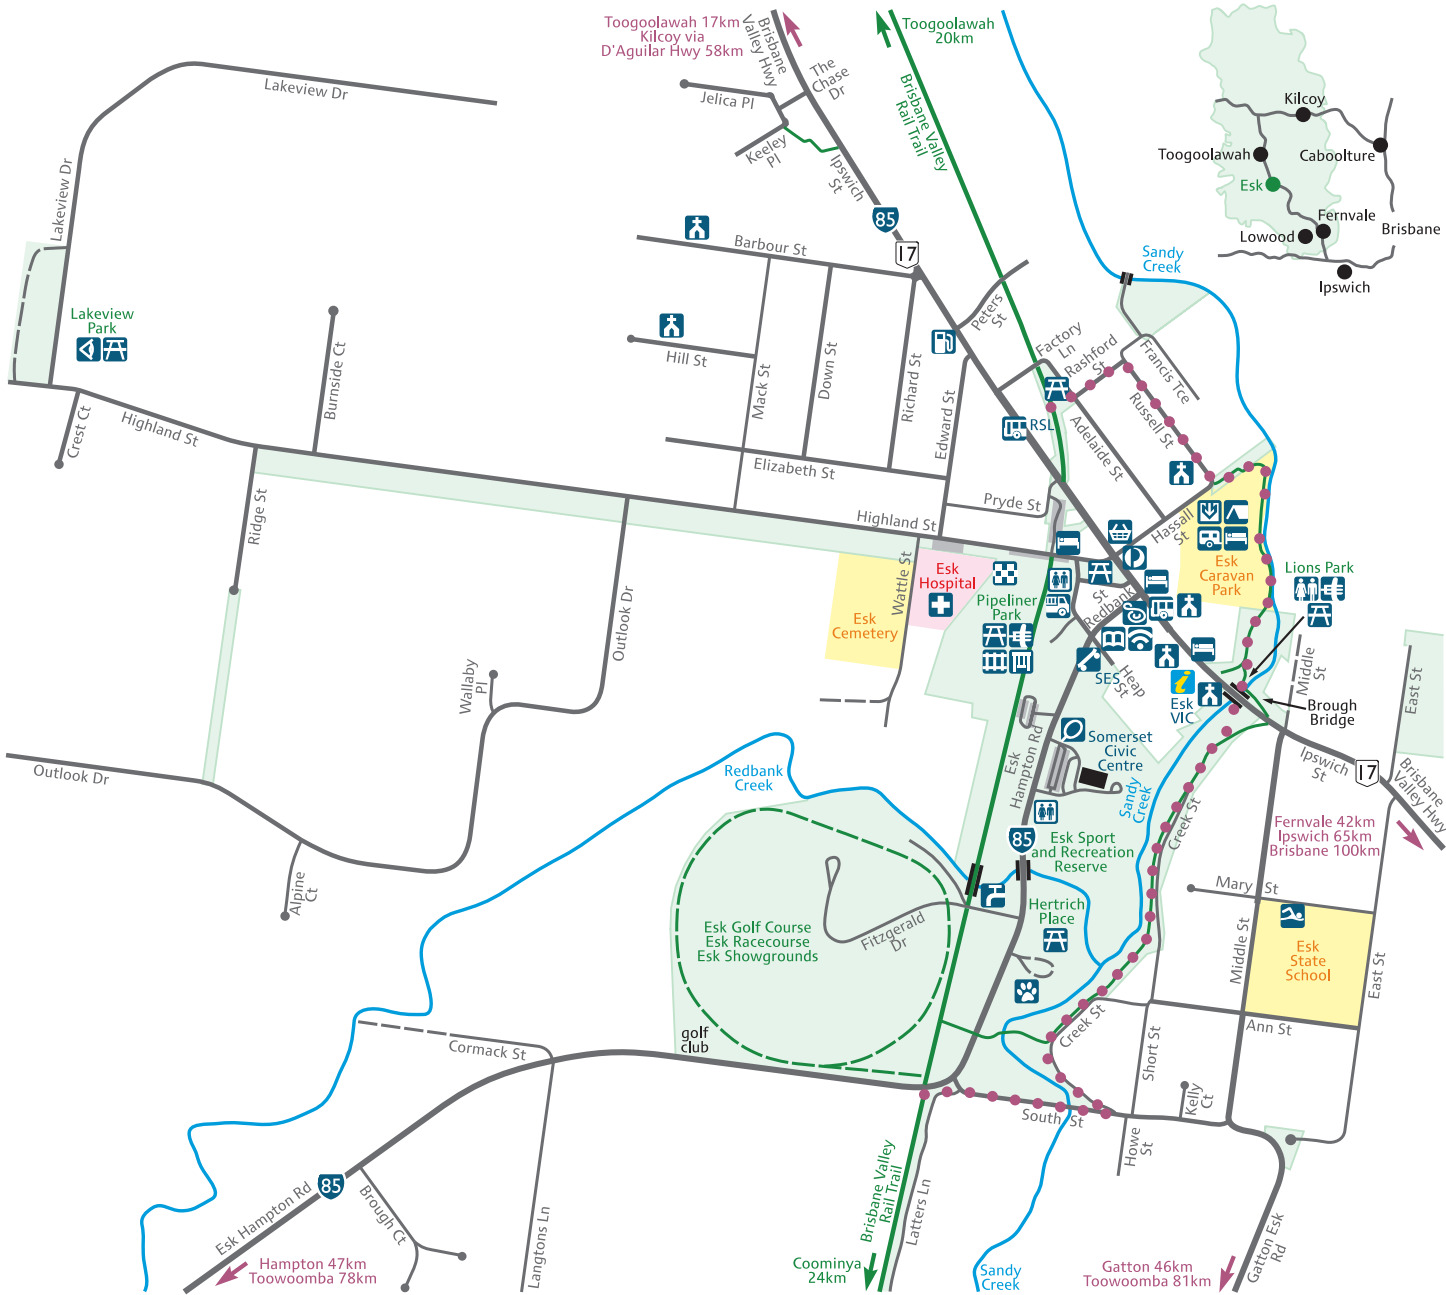

Esk

●●● Horse Bypass

- Accommodation
- Barbecue
- Bus Stop
- Camping
- Caravans and RVs
- Dog Off Leash Area
- Effluent Dump Point
- Fire Station
- Hospital
- Information Centre (Accredited)

- Library
- National Route
- Picnic Table
- Place of Worship
- Playground
- Police Station
- Post Office
- Railway Station - Historic
- Service Station
- Skate Park

- Somerset Regional Council office
- State Route
- Supermarket / General Store
- Swimming Pool
- Tennis
- Toilet
- Toilet (Accessible)
- Viewpoint or Lookout
- Water Filling Station
- WiFi

Scale 1:15,000 (1cm = 150m)
 m 100 200 300 400 500