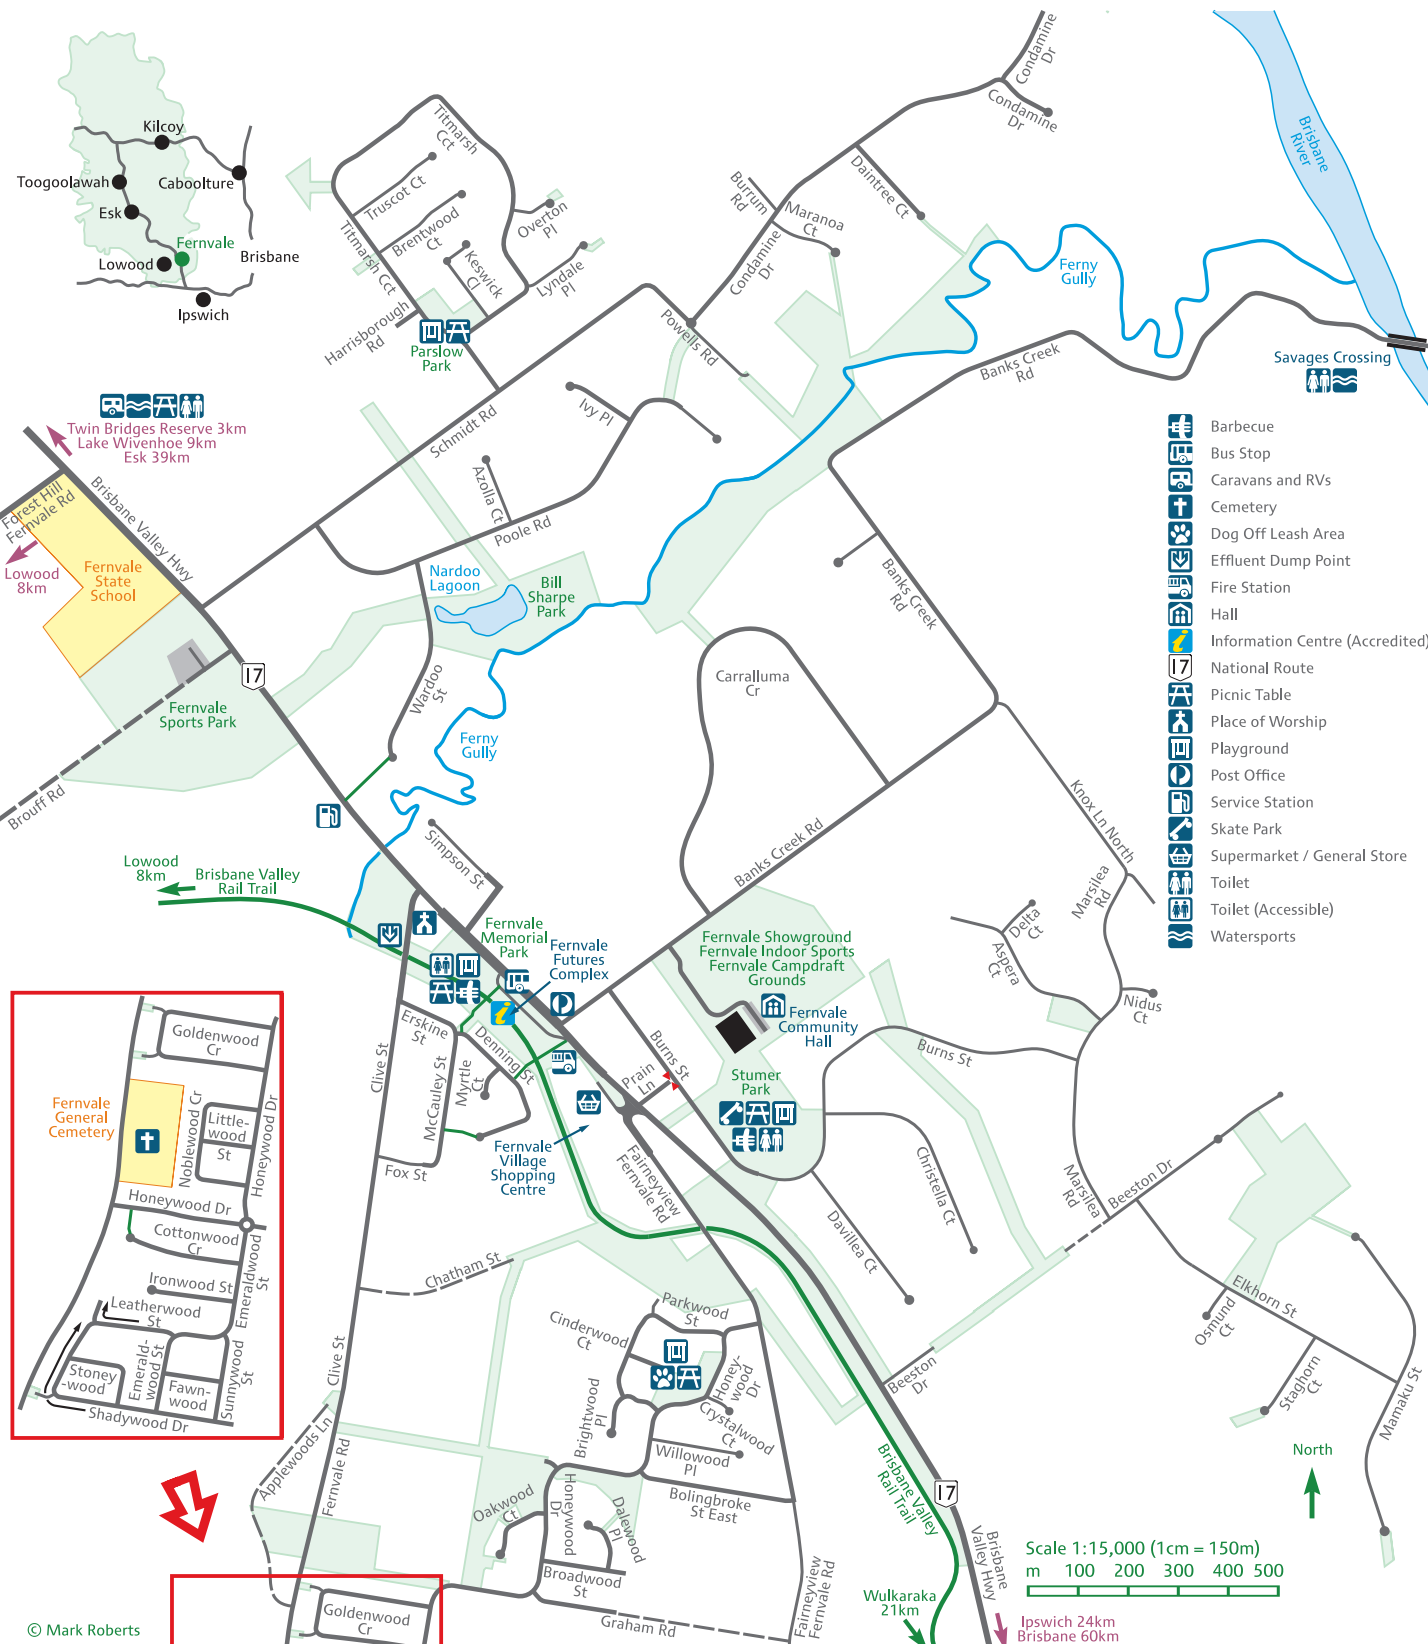

Fernvale

- Barbecue
- Bus Stop
- Caravans and RVs
- Cemetery
- Dog Off Leash Area
- Effluent Dump Point
- Fire Station
- Hall
- Information Centre (Accredited)
- National Route
- Picnic Table
- Place of Worship
- Playground
- Post Office
- Service Station
- Skate Park
- Supermarket / General Store
- Toilet
- Toilet (Accessible)
- Watersports

Fernvale General Cemetery

Goldenwood Cr
Noblewood Cr
Littlewood St
Honeywood Dr
Cottonwood Cr
Ironwood St
Leatherwood St
Stoneywood
Emeraldwood St
Fawnwood
Shadywood Dr
Sunnywood St
Emeraldwood St

Scale 1:15,000 (1cm = 150m)
 m 100 200 300 400 500