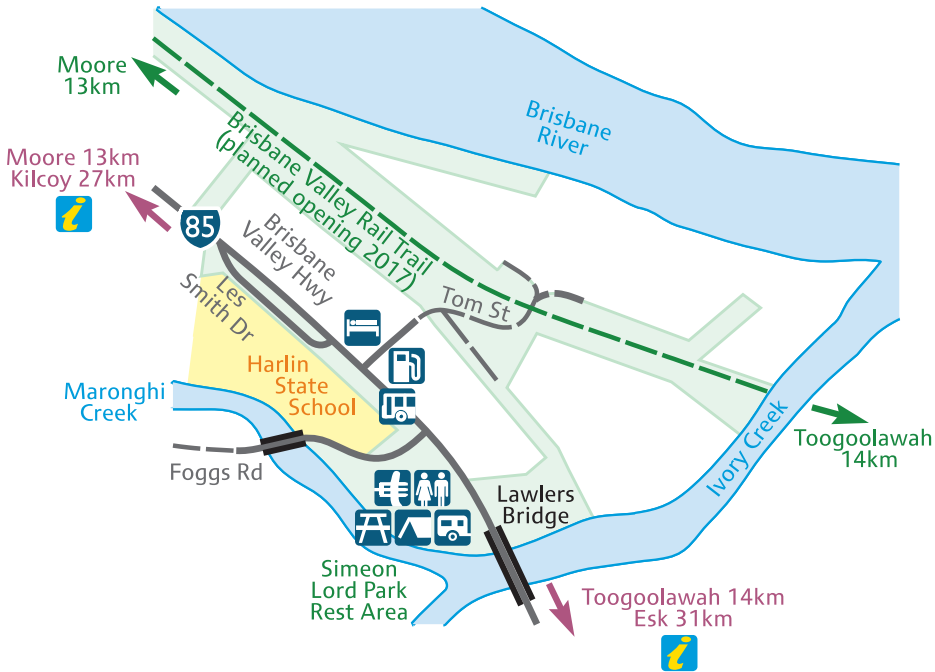

Harlin

-  Accommodation
-  Barbecue
-  Bus Stop
-  Camping
-  Caravans and RVs
-  Information Centre (Accredited)
-  Picnic Table
-  Service Station
-  State Route
-  Toilet

Scale 1:10,000 (1cm = 100m)
 m 100 200 300 400 500