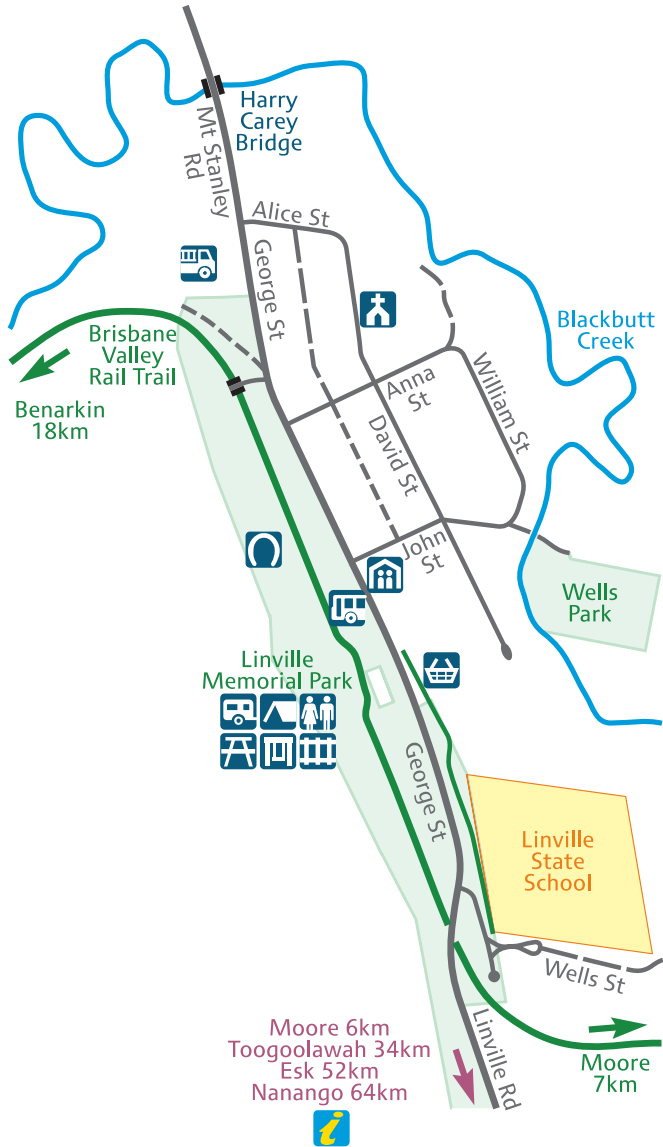

# Linville

-  Bus Stop
-  Camping
-  Caravans and RVs
-  Fire Station
-  Hall
-  Horse yards
-  Information Centre (Accredited)
-  Picnic Table
-  Place of Worship
-  Playground
-  Railway Station - Historic
-  Supermarket / General Store
-  Toilet

Moore 6km  
 Toogoolawah 34km  
 Esk 52km  
 Nanango 64km