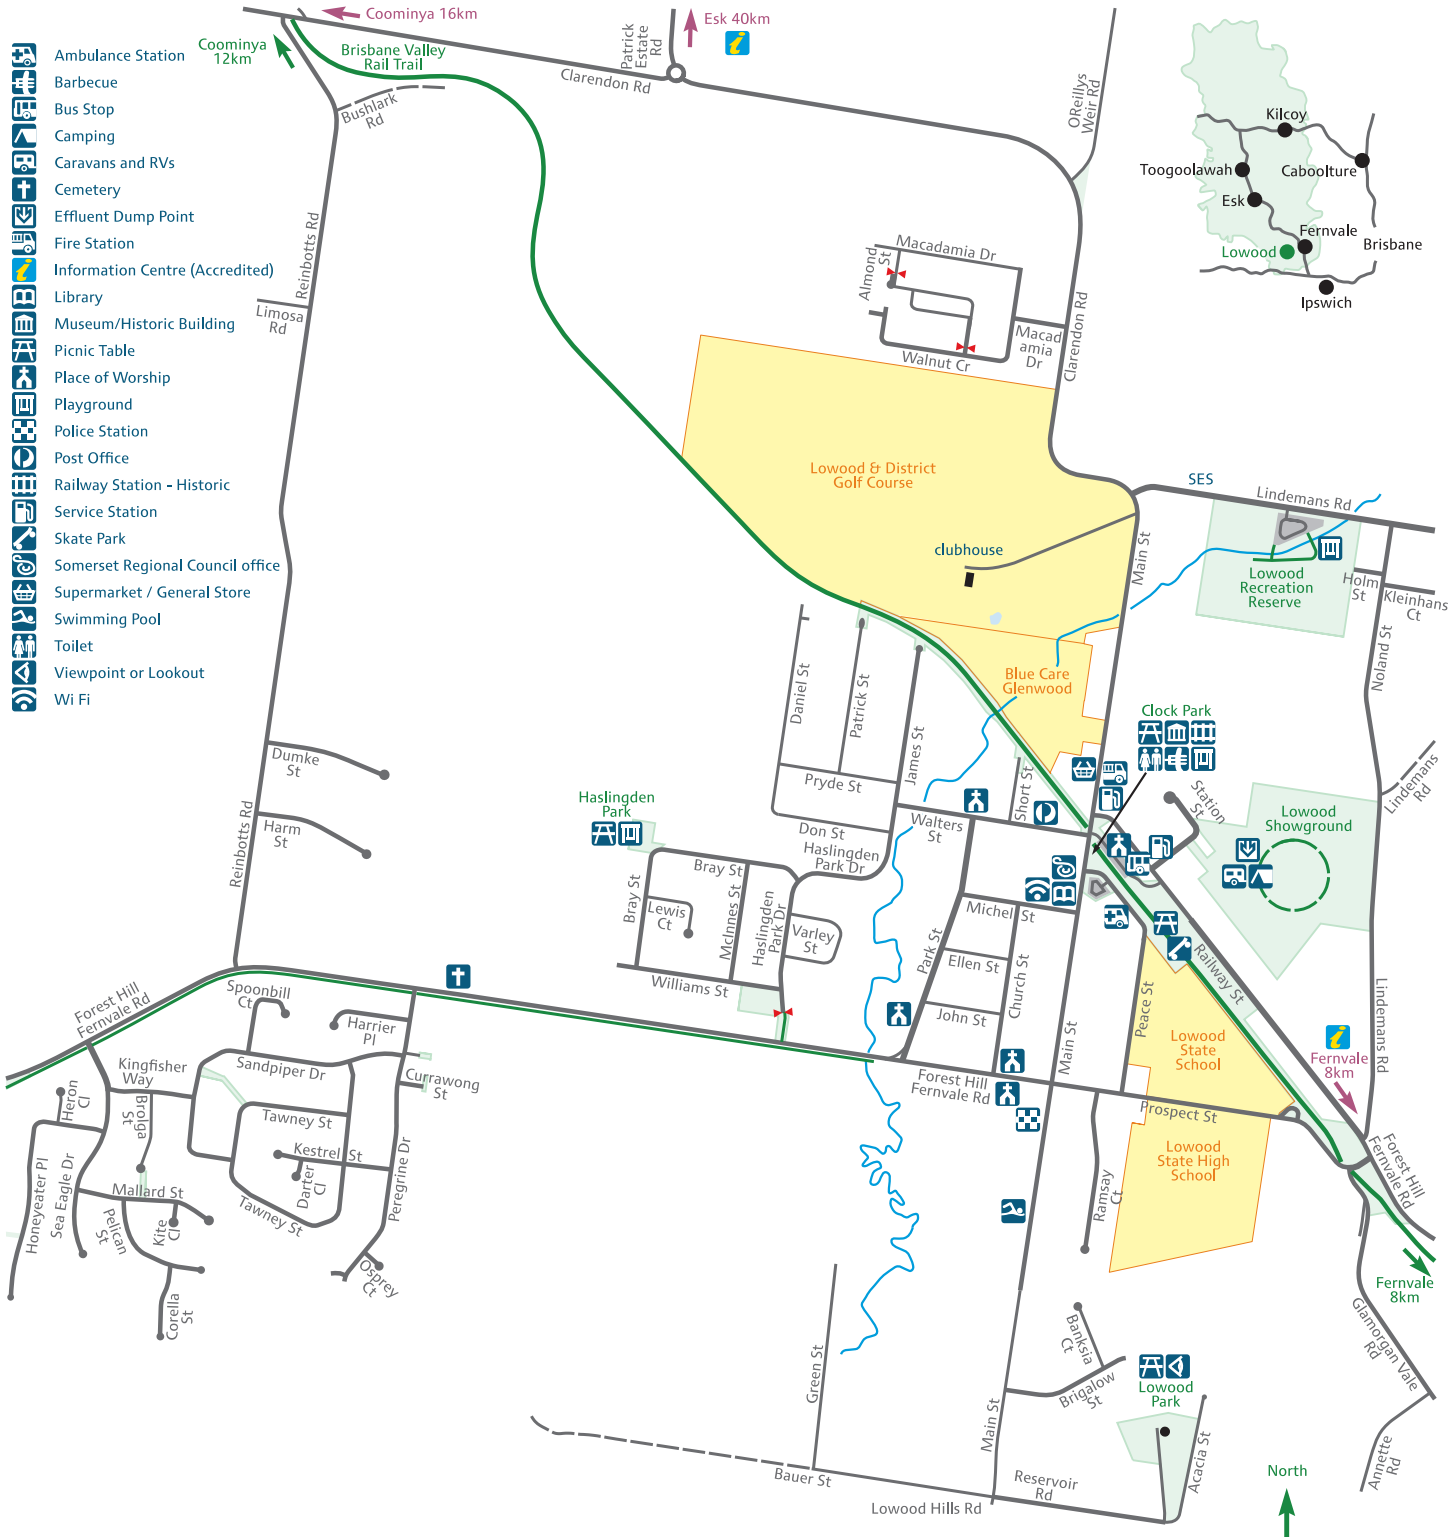

# Lowood

- Ambulance Station
- Barbecue
- Bus Stop
- Camping
- Caravans and RVs
- Cemetery
- Effluent Dump Point
- Fire Station
- Information Centre (Accredited)
- Library
- Museum/Historic Building
- Picnic Table
- Place of Worship
- Playground
- Police Station
- Post Office
- Railway Station - Historic
- Service Station
- Skate Park
- Somerset Regional Council office
- Supermarket / General Store
- Swimming Pool
- Toilet
- Viewpoint or Lookout
- Wi Fi

Scale 1:15,000 (1cm = 150m)  
 m 100 200 300 400 500