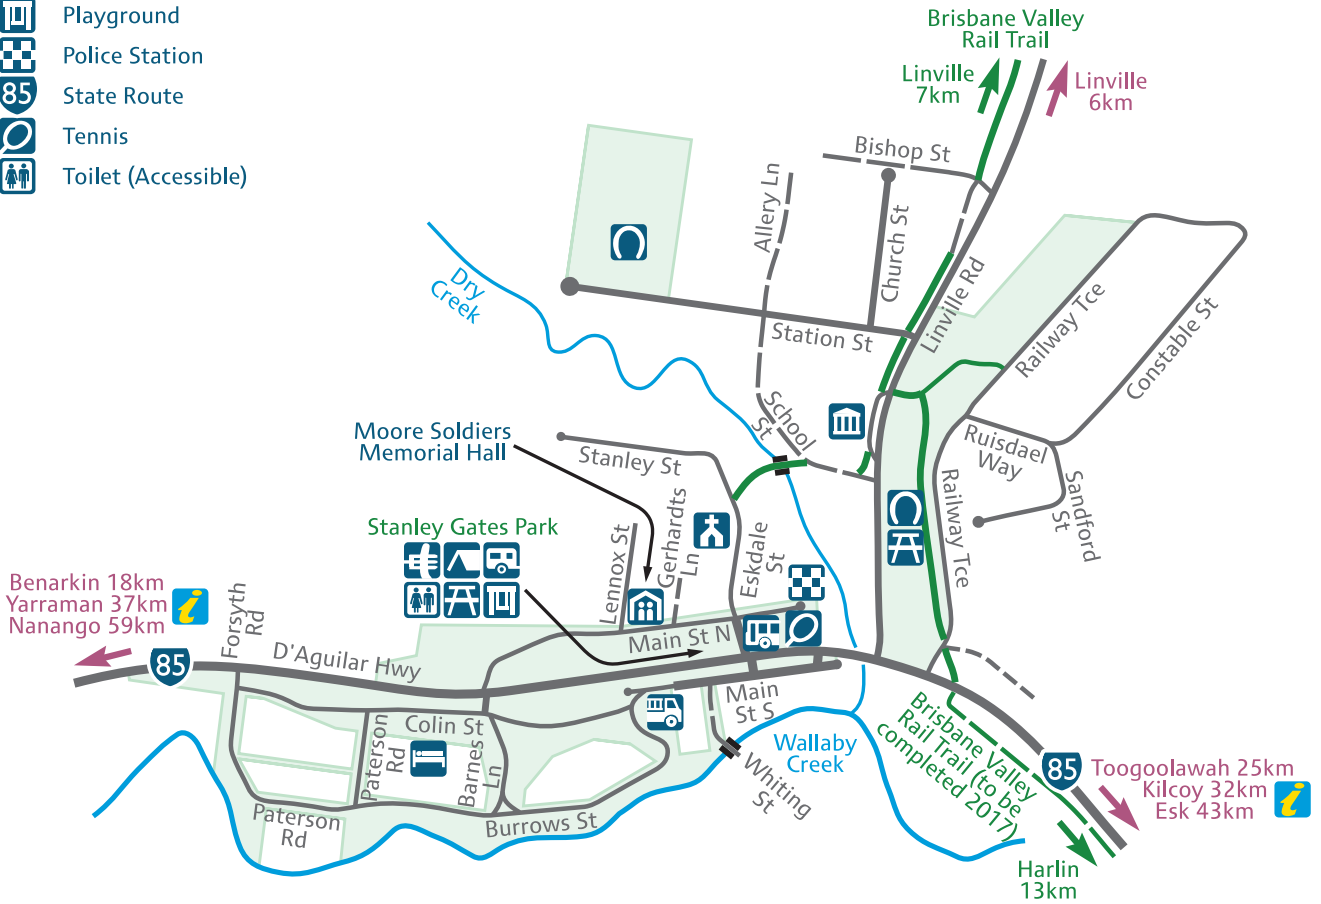

Moore

- Accommodation
- Barbecue
- Bus Stop
- Camping
- Caravans and RVs
- Fire Station
- Hall
- Horse yards
- Information Centre (Accredited)
- Museum/Historic Building
- Picnic Table
- Place of Worship
- Playground
- Police Station
- State Route
- Tennis
- Toilet (Accessible)

Scale 1:10,000 (1cm = 100m)
 m 100 200 300 400 500