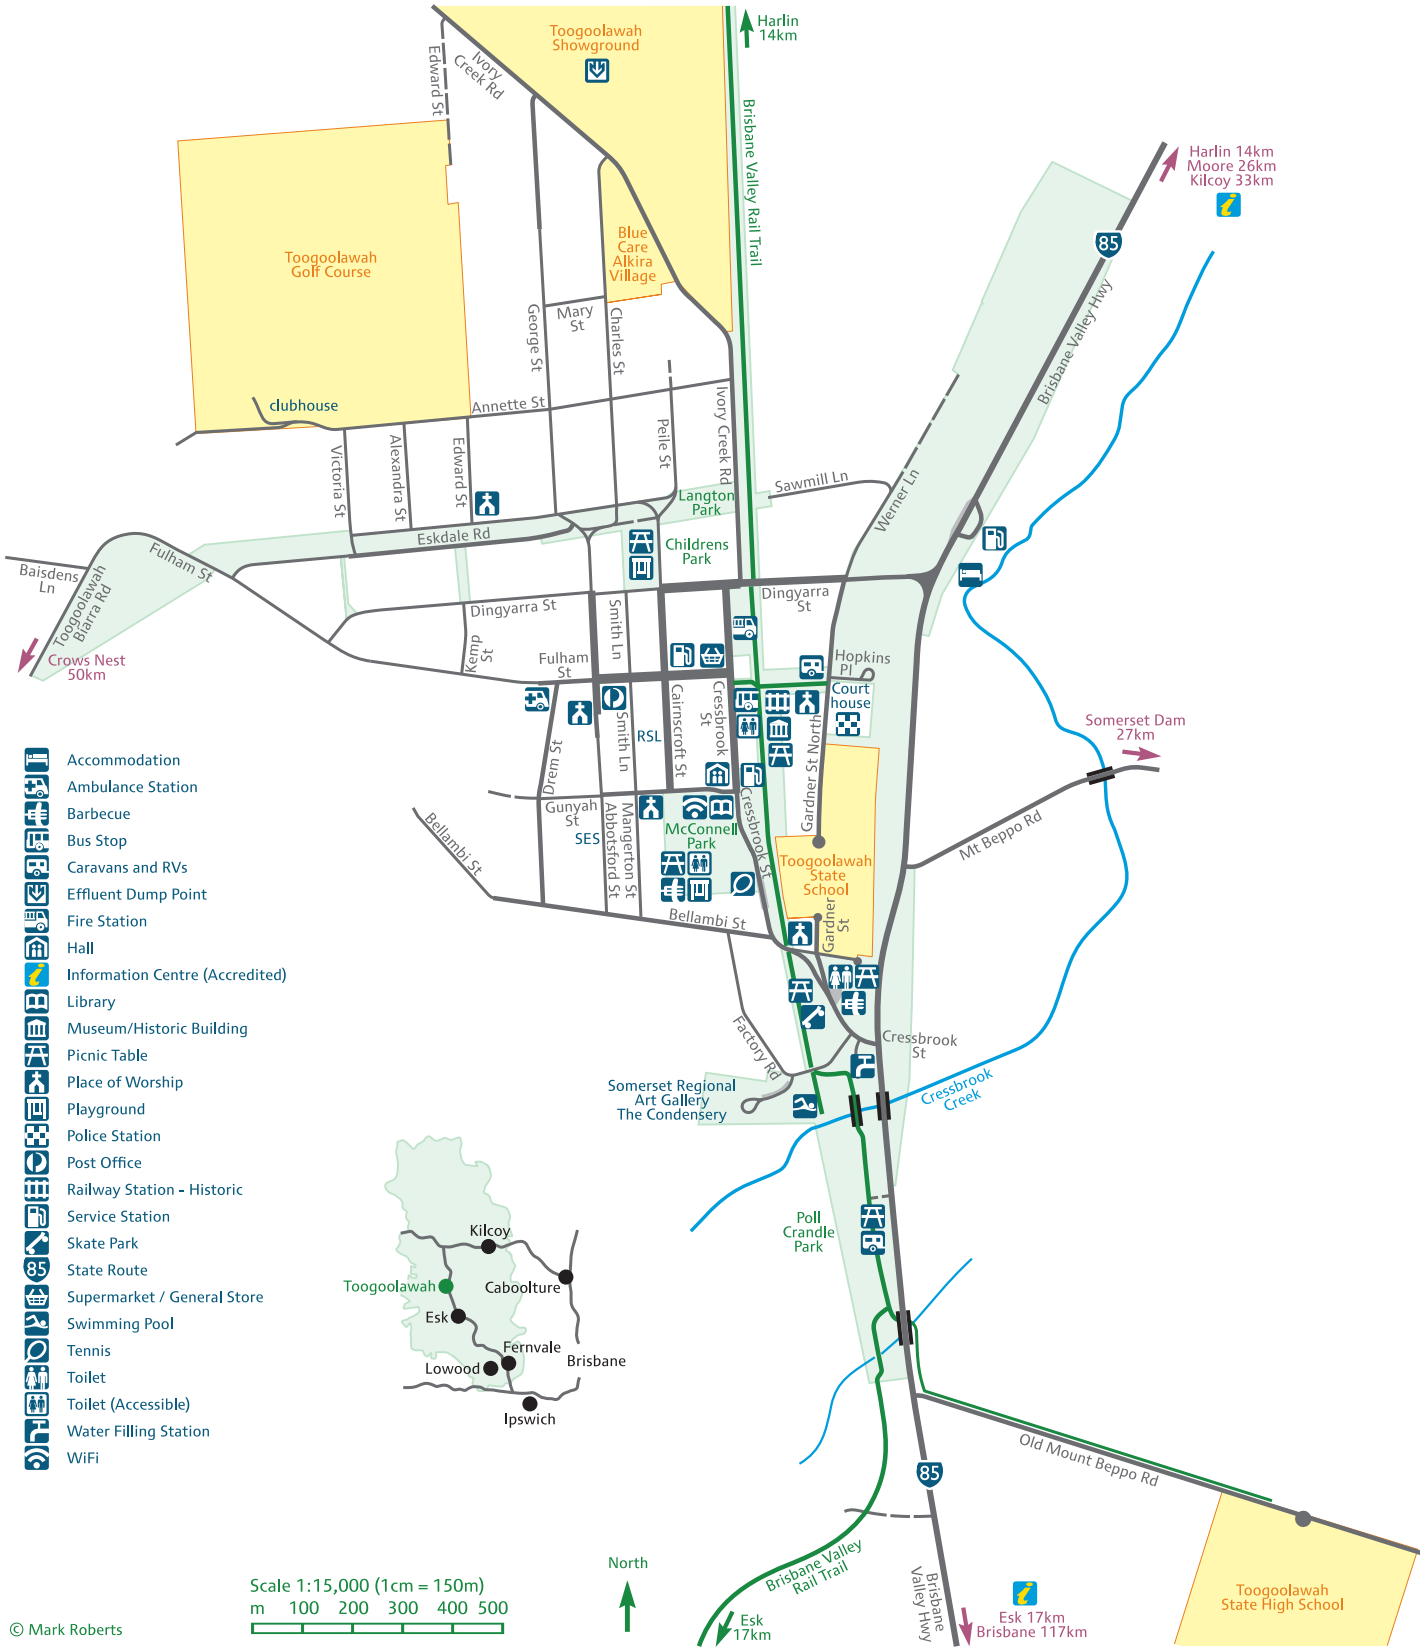

Toogoolawah

-  Accommodation
-  Ambulance Station
-  Barbecue
-  Bus Stop
-  Caravans and RVs
-  Effluent Dump Point
-  Fire Station
-  Hall
-  Information Centre (Accredited)
-  Library
-  Museum/Historic Building
-  Picnic Table
-  Place of Worship
-  Playground
-  Police Station
-  Post Office
-  Railway Station - Historic
-  Service Station
-  Skate Park
-  State Route
-  Supermarket / General Store
-  Swimming Pool
-  Tennis
-  Toilet
-  Toilet (Accessible)
-  Water Filling Station
-  WiFi

Scale 1:15,000 (1cm = 150m)
 m 100 200 300 400 500