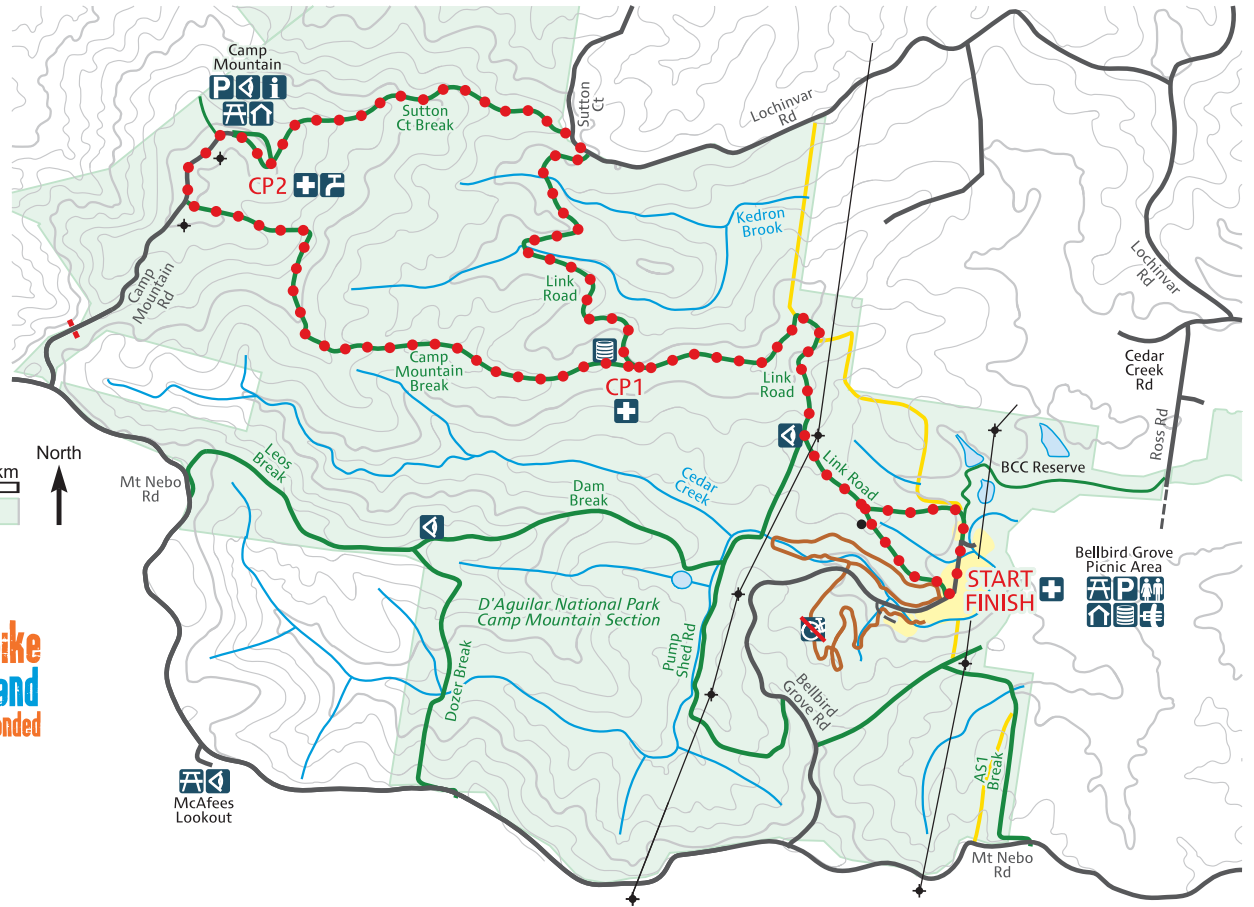

Trail Running Association of Queensland Camp Mountain Race

- Public road
- Gravel public road
- Multi-use trail
- Closed or private road or trail
- Walkers/runners only
- National Park / Council Reserve
- Contour (25m)
- Index contour (100m)
- Creek, lake, marsh

**Where to Mountain Bike
in South East Queensland**
FIFTH EDITION fully revised and expanded
www.organisedgrime.com.au

maps created by
Mark Roberts
www.markroberts.id.au
mark@markroberts.id.au
0404 50 99 24

**MARK'S
MAPS'18**

Scale 1:10,000 (1cm = 100m)

**Family Bushwalks
in South East Queensland**
www.familybushwalks.com.au