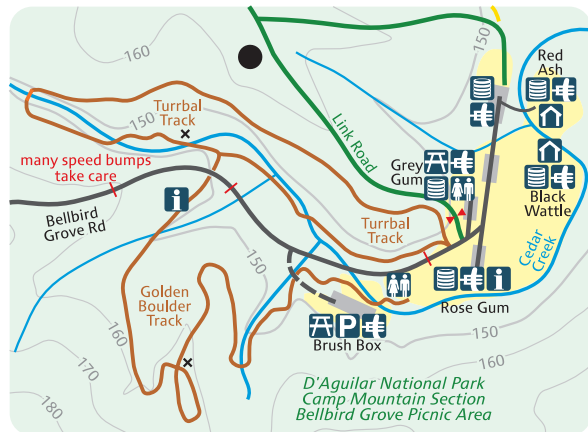

Trail Running Association of Queensland Camp Mountain Race

- Public road
- Gravel public road
- Multi-use trail
- Closed or private road or trail
- Walkers/runners only
- National Park / Council Reserve
- Contour (25m)
- Index contour (100m)
- Creek, lake, marsh

**Where to Mountain Bike
in South East Queensland**
FIFTH EDITION fully revised and expanded
www.organisedgrime.com.au

maps created by
Mark Roberts
www.markroberts.id.au
mark@markroberts.id.au
0404 50 99 24

**MARK'S
MAPS'18**

Scale 1:10,000 (1cm = 100m)

**Family Bushwalks
in South East Queensland**
www.familybushwalks.com.au