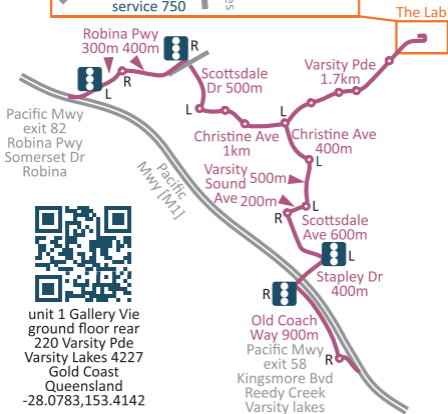

How to get to The Lab

unit 1 Gallery Vie
ground floor rear
220 Varsity Pde
Varsity Lakes 4227
Gold Coast
Queensland
-28.0783,153.4142

Old Coach
Way 900m
Pacific Mwy
exit 58
Kingsmore Blvd
Reedy Creek
Varsity lakes