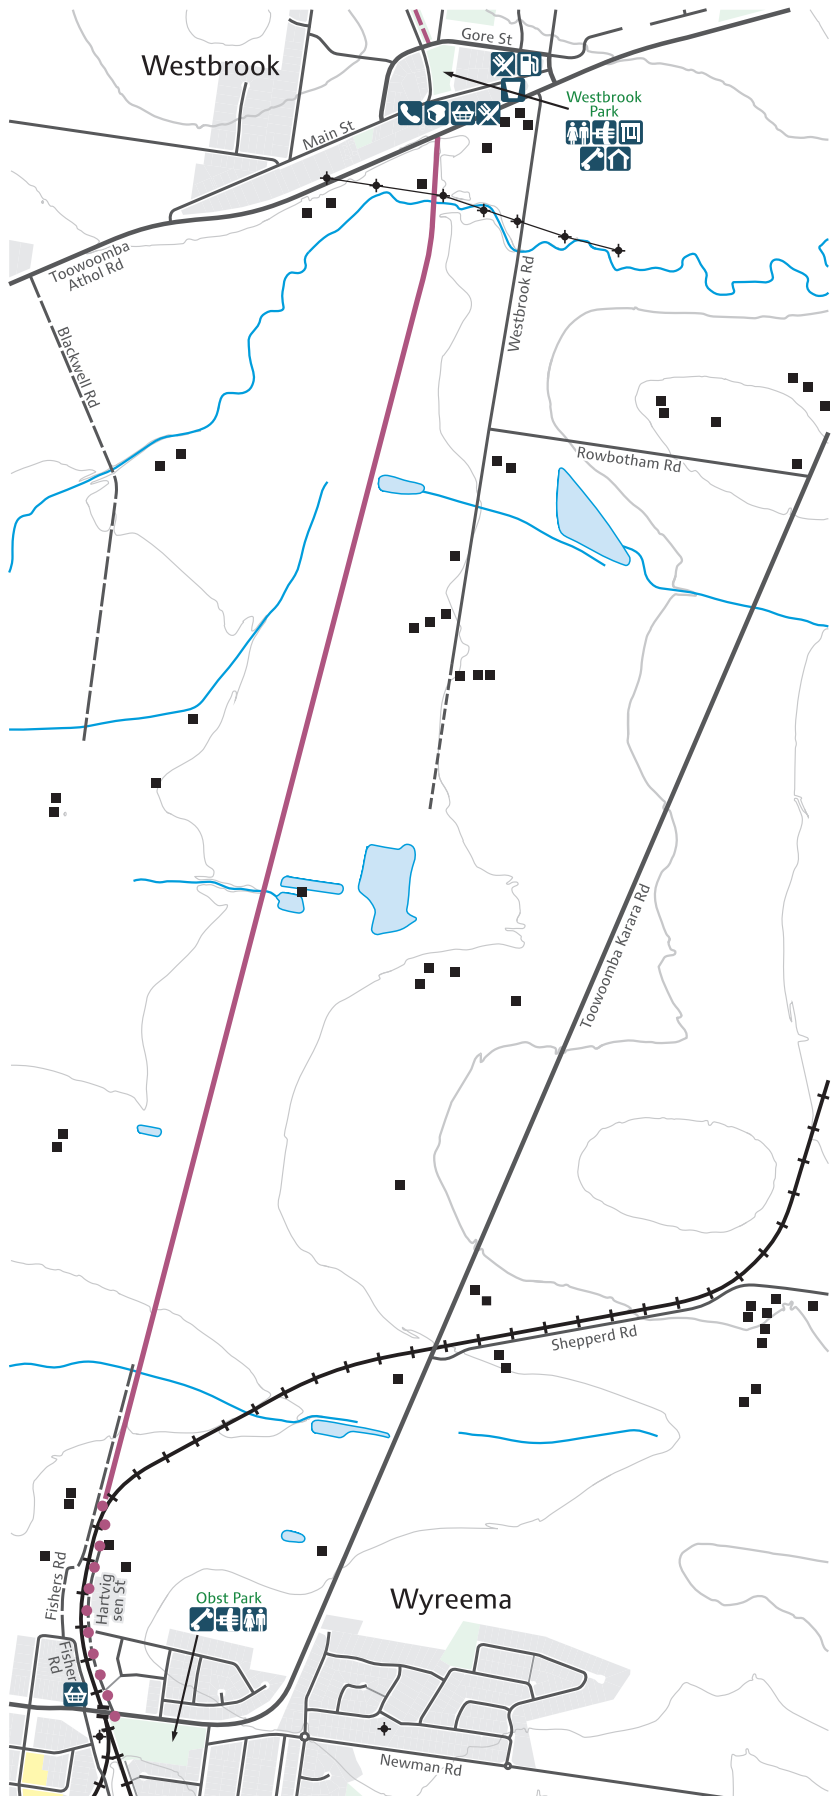

None of this rail trail is formed, rideable or open

Westbrook Wyreema Rail Trail (proposed)

for a future edition of
**Where to Mountain Bike
in South East Queensland**
SIXTH EDITION fully revised and expanded
www.organisedgrime.com.au
DRAFT MAP SUBJECT TO GROUNDTRUTHING AND APPROVAL
2022/09/13

**BRISBANE VALLEY
and KILKIUAN to KINGAROO
RAIL TRAIL GUIDE
BURT.COM.AU**

None of this rail trail is formed, rideable or open