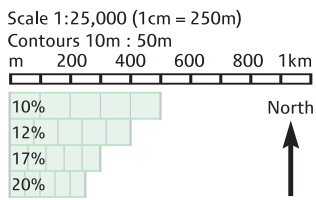

None of this rail trail is formed, rideable or open

Westbrook Wyreema Rail Trail (proposed)

for a future edition of
**Where to Mountain Bike
in South East Queensland**
SIXTH EDITION fully revised and expanded
www.organisedgrime.com.au
DRAFT MAP SUBJECT TO GROUNDTRUTHING AND APPROVAL
2022/09/13