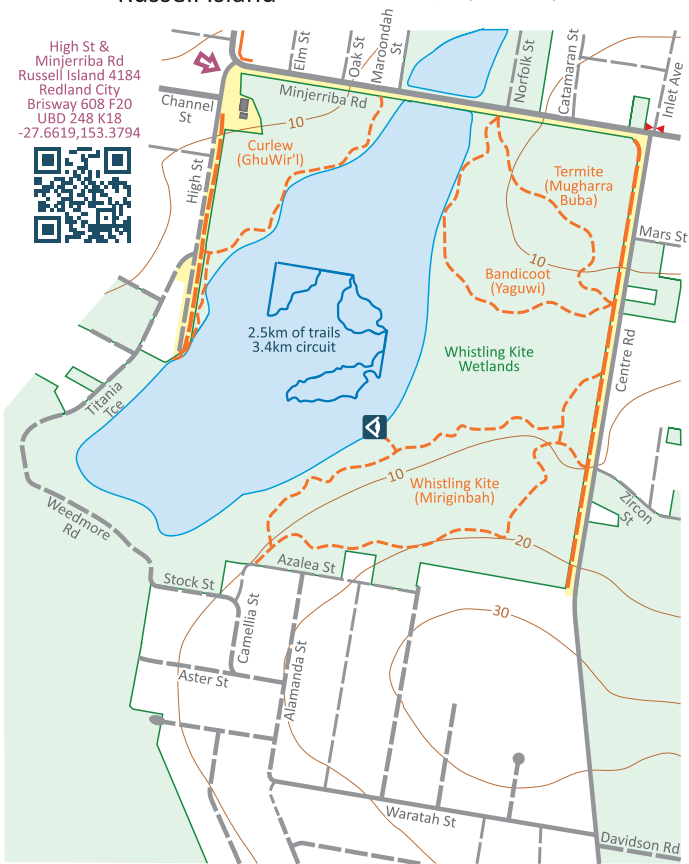

Whistling Kite Wetlands Russell Island

m 50 100 150 200 250
Scale 1:10,000 (1cm = 100m)

High St &
Minjerriba Rd
Russell Island 4184
Redland City
Brisway 608 F20
UBD 248 K18
-27.6619,153.3794

for a future edition of

Family Bushwalks in South East Queensland

www.familybushwalks.com.au

Draft subject to groundtruthing and approval
2018/01/20

map created by
Mark Roberts
www.markroberts.id.au
mark@markroberts.id.au
0404 50 99 24