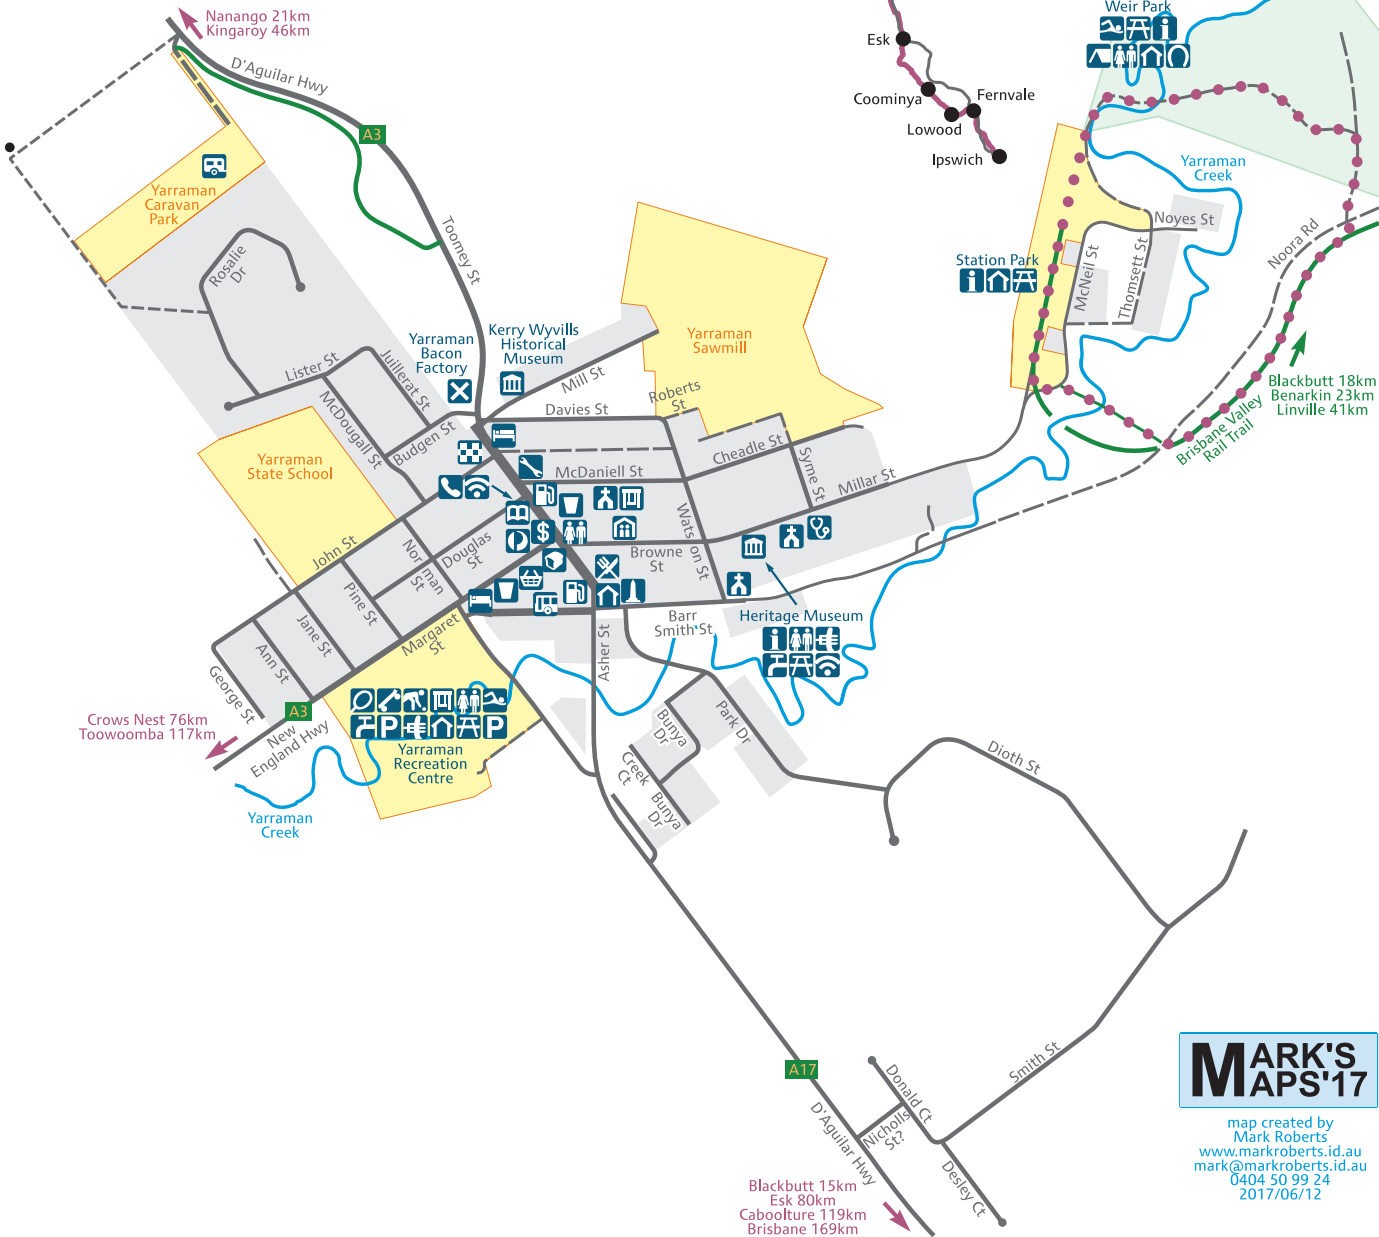

Yarraman

Toowoomba Region, Queensland 4614

Scale 1:15,000 (1cm = 150m) if this is A4
 m 100 200 300 400 500

Yarraman
 Linville
 Moore
 Blackbutt & Benarkin
 Toogoolawah
 Esk
 Coominya
 Lowood
 Ipswich

free camping
 Weir Park

Station Park

Blackbutt 18km
 Benarkin 23km
 Linville 41km

Nanango 21km
 Kingaroy 46km

Crows Nest 76km
 Toowoomba 117km

Blackbutt 15km
 Esk 80km
 Caboolture 119km
 Brisbane 169km

MARK'S MAPS'17

map created by
 Mark Roberts
www.markroberts.id.au
mark@markroberts.id.au
 0404 50 99 24
 2017/06/12