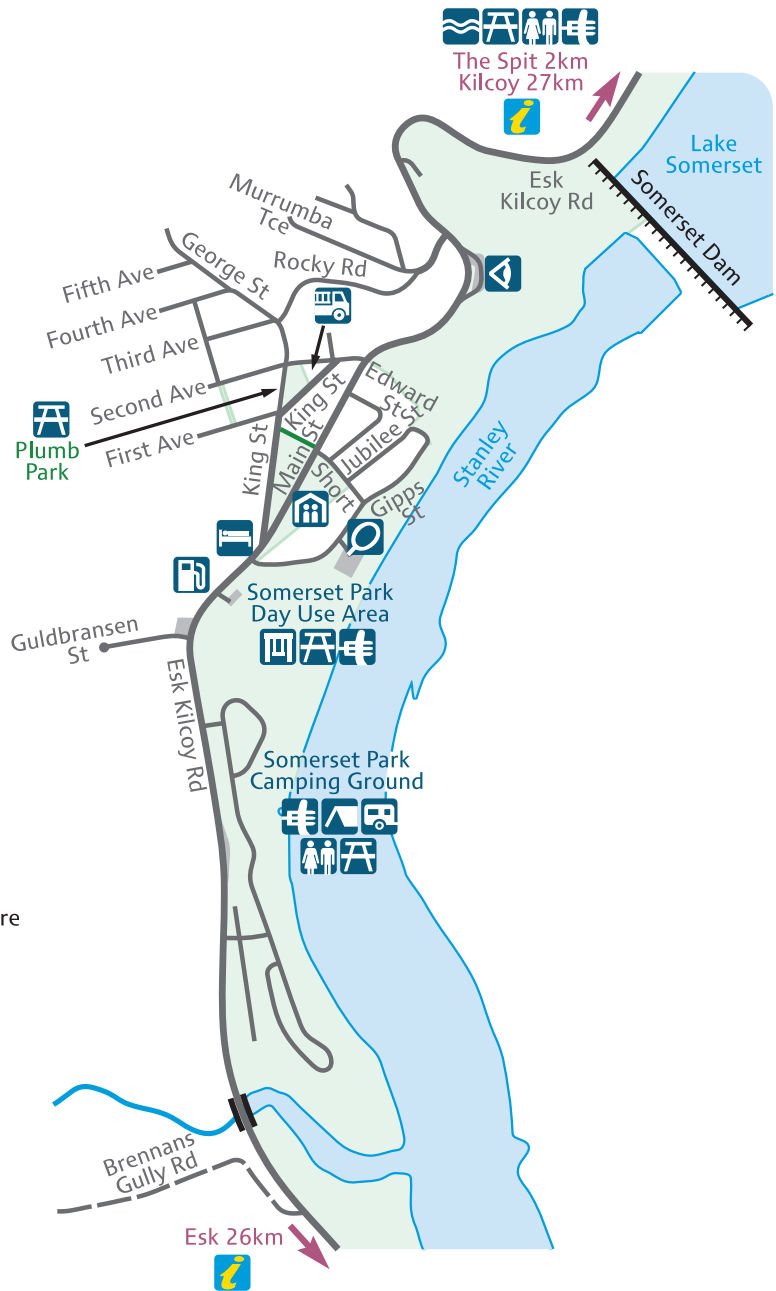

Somerset Dam

-  Accommodation
-  Barbecue
-  Camping
-  Caravans and RVs
-  Fire Station
-  Hall
-  Information Centre (Accredited)
-  Picnic Table
-  Playground
-  Service Station
-  Tennis
-  Toilet
-  Viewpoint or Lookout
-  Watersports

Scale 1:10,000 (1cm = 100m)
 m 100 200 300 400 500